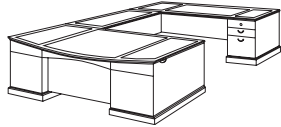

ITEM	DESCRIPTION	MODEL	W"	D"	H"	WT. (lbs.)	CUBIC FT.	LIST PRICE
Right Executive "U" with Bow Front	Desks:	7302-77 (R)	72	114	30	611	112.5	$ 5944.00
	• Keyboard drawer with a keyboard tray	-670 Left Sgl Ped Bow Desk	72	42	30	300	65.9	2866.00
Left Executive "U" with Bow Front	• Box / box / file drawer	-571 Right Sgl Ped Cred	72	24	30	223	39.8	2148.00
	• Top box drawer has a pencil tray	-59 U Bridge	48	24	30	88	6.8	931.00
	• Knee-hole locking pedestals							
	• File drawer accommodates letter or legal hanging files	7302-78 (L)	72	114	30	611	112.5	$ 5944.00
	• Cable grommet in pedestal end	-680 R Sgl Ped Bow Desk	72	42	30	300	65.9	2866.00
		-581 Left Sgl Ped Cred	72	24	30	223	39.8	2148.00
		-59 U Bridge	48	24	30	88	6.8	931.00
	Credenza:							
	• Box / box / file drawer							
	• Top box drawer is with a pencil tray							
	• File drawer accommodates letter or legal hanging files							
	• Cable grommet in pedestal end and back panel							
	Bridge:							
	• Cable grommet in back panel and bridge top							
Overhead Storage	• Three cabinets with glass paneled doors	7302-62	72	16	48	247	42.9	$ 2078.00
	• Each cabinet has a canister light							
	• Right and left tower cabinets have two adjustable glass shelves							
	• Euro-style door hinges							
	• 25" center vertical clearance for monitor							
	• For use with -20, -21, -571, -581							
Overhead Storage with Beveled Glass	• Three cabinets, each with a canister light	7302-625	69.5	16	48	265	43.3	$ 2078.00
	• Letter organizers							
	• Concealed Euro style hinges							
	• Cable accessible							
	• 23" vertical clearance for monitor							
	• For use with -215							
	• Can be used in wall applications utilizing -04, -05, -06, -07							
Overhead Storage with Beveled Glass & Return Molding	• Three cabinets, each with a canister light	7302-6251	72	16	48	265	43.0	$ 2078.00
	• Letter organizers							
	• Concealed Euro style hinges							
	• Cable accessible							
	• 23" vertical clearance for monitor							
	• For use with -20, -21, -571, -581							
Overhead Storage with Crackle Glass	• Three cabinets, each with a canister light	7302-404	69.5	16	48	250	43.3	$ 2078.00
	• Letter organizers							
	• Concealed Euro style hinges							
	• Cable accessible							
	• 23" vertical clearance for monitor							
	• Can be used in wall applications utilizing -04, -05, -06, -07							
Wall Mountable Overhead Storage with Crackle Glass	• Three cabinets, each with a canister light	7302-403	69.5	16	25	148	22.6	$ 1611.00
	• Concealed Euro style door hinges							
	• Mounts to wall with screws and 2" metal rail							
	• For use above -215 and can be attached to -04 media cabinet, -05 single door wardrobe / cabinet, -06 double door wardrobe / cabinet, -07 lateral file cabinet